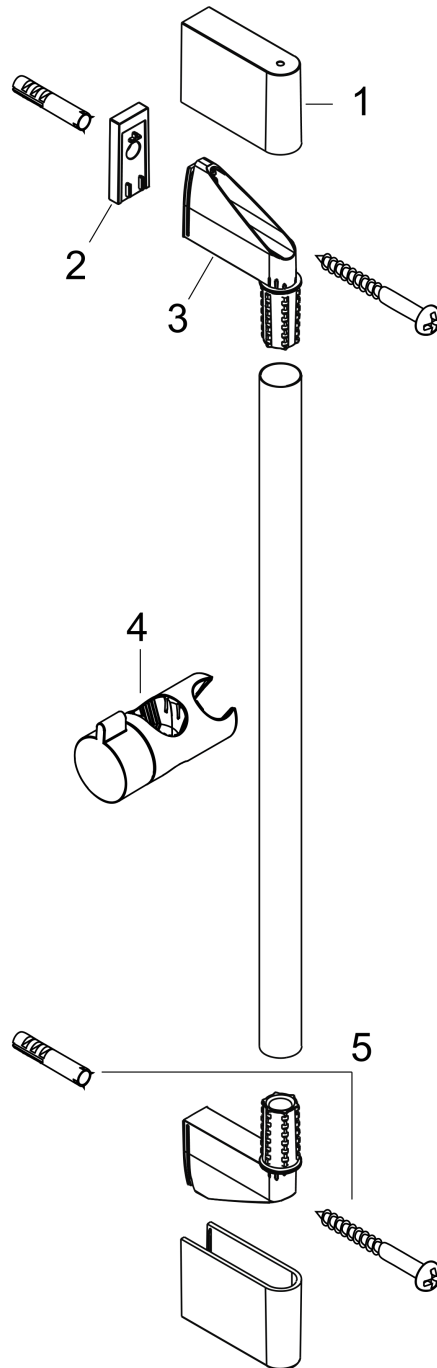

Unica

Shower bar Croma 65 cm

Surfaces: **Chrome** Article Number: **26505000**

Description

product features

- consists of: shower bar, slider
- infinitely height-adjustable
- hand shower holder inclination angle can be adjusted by 45°
- profile stand pipe: round
- shower bar diameter: 22 mm
- wall supports of plastic

Product image

Scale drawing

Unica
 Shower bar Croma 65 cm
 Surfaces: **Chrome** Article Number: **26505000**

Installation examples

Unica
 Shower bar Croma 65 cm
 Surfaces: **Chrome** Article Number: **26505000**

Exploded Drawing

Year of production: >02/15

Unica
Shower bar Croma 65 cm
 Surfaces: **Chrome** Article Number: **26505000**

Spare part list

Year of production: >02/15

Pos.	Description	Article Number	Price	PU
1	cover	95217000	-	1
2	tile-matching-disk	97450000	-	1
3	wall support	95218000	-	1
4	support, assy	92366000	-	1
5	mounting set	96179000	-	1