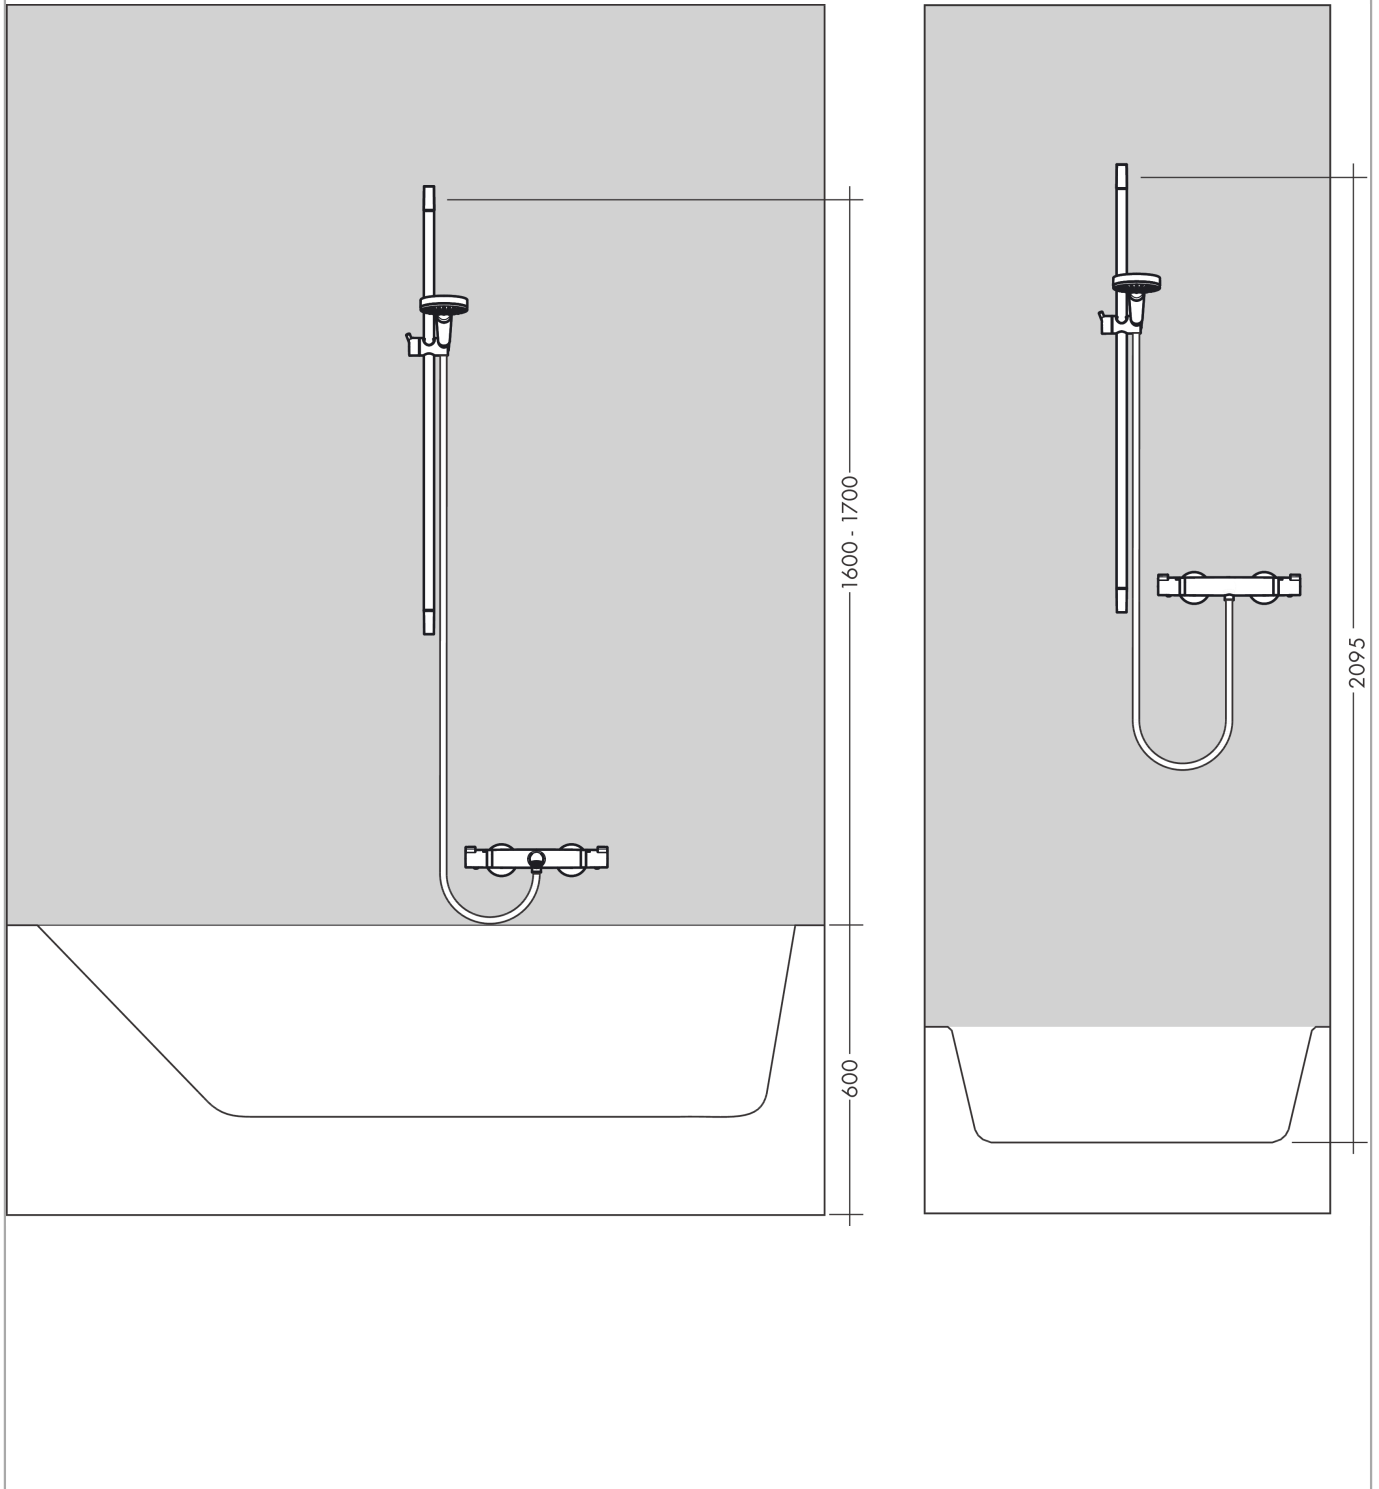

Unica

Shower bar Croma 65 cm

Surfaces: **Chrome** Article Number: **26505000**

Description

product features

- consists of: shower bar, slider
- infinitely height-adjustable
- hand shower holder inclination angle can be adjusted by 45°
- profile stand pipe: round
- shower bar diameter: 22 mm
- wall supports of plastic

Product image

Scale drawing

Unica
 Shower bar Croma 65 cm
 Surfaces: **Chrome** Article Number: **26505000**

Installation examples

Unica
 Shower bar Croma 65 cm
 Surfaces: **Chrome** Article Number: **26505000**

Exploded Drawing

Year of production: >02/15

Unica
Shower bar Croma 65 cm
 Surfaces: **Chrome** Article Number: **26505000**

Spare part list

Year of production: >02/15

Pos.	Description	Article Number	Price	PU
1	cover	95217000	-	1
2	tile-matching-disk	97450000	-	1
3	wall support	95218000	-	1
4	support, assy	92366000	-	1
5	mounting set	96179000	-	1