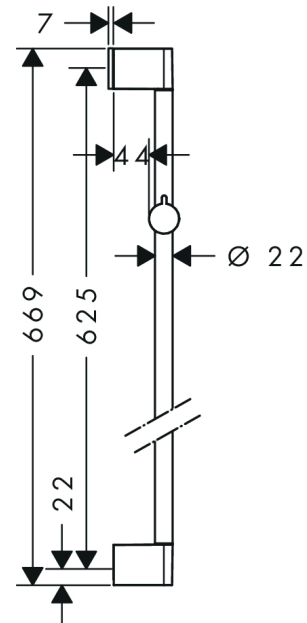

Unica

Shower bar Croma 65 cm

Surfaces: **Chrome** Article Number: **26505000**

Description

product features

- consists of: shower bar, slider
- infinitely height-adjustable
- hand shower holder inclination angle can be adjusted by 45°
- profile stand pipe: round
- shower bar diameter: 22 mm
- wall supports of plastic

Product image

Scale drawing

Unica
 Shower bar Croma 65 cm
 Surfaces: **Chrome** Article Number: **26505000**

Installation examples

Unica
 Shower bar Croma 65 cm
 Surfaces: **Chrome** Article Number: **26505000**

Exploded Drawing

Year of production: >02/15

Unica
Shower bar Croma 65 cm
 Surfaces: **Chrome** Article Number: **26505000**

Spare part list

Year of production: >02/15

Pos.	Description	Article Number	Price	PU
1	cover	95217000	-	1
2	tile-matching-disk	97450000	-	1
3	wall support	95218000	-	1
4	support, assy	92366000	-	1
5	mounting set	96179000	-	1