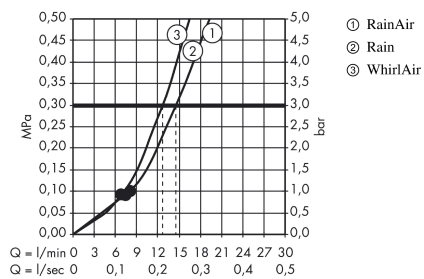

Raindance Select E

Shower holder set 120 3jet with shower hose 160 cm

Surfaces: **chrome** Article Number: **26720000**

Description

product features

- spray type: RainAir, Rain, WhirlAir
- convenient diversion via Select button
- pivot connectors prevent hose from tangling
- maximum flow rate at 0.3 MPa: 15 l/min
- chrome-plated wall supports of plastic

Technology

Product image

Scale drawing

Flowchart

The consumption was measured in combination with the appropriate fittings (thermostat/mixer/in-wall valve) to reflect actual application in practice.