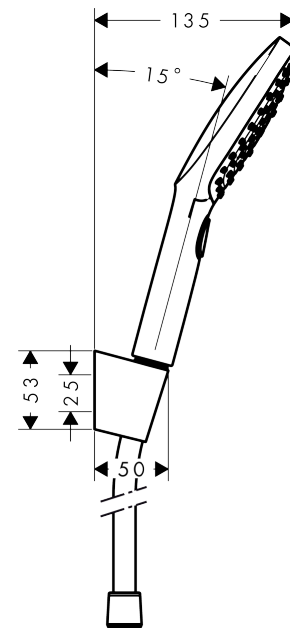

Raindance Select E

Shower holder set 120 3jet with shower hose 160 cm

Surfaces: **chrome** Article Number: **26720000**

Description

product features

- spray type: RainAir, Rain, WhirlAir
- convenient diversion via Select button
- pivot connectors prevent hose from tangling
- maximum flow rate at 0.3 MPa: 15 l/min
- chrome-plated wall supports of plastic

Technology

Product image

Scale drawing

Flowchart

The consumption was measured in combination with the appropriate fittings (thermostat/mixer/in-wall valve) to reflect actual application in practice.