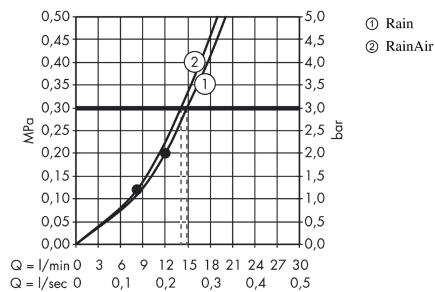

Tehnologija

Slika proizvoda

Mjerna skica

Raindance Select E

Raindance Select E 300 dvomlazni nadglavni tuš sa stropnim priključkom 100 mm

Završne obrade: krom Broj artikla: 27384000

Dijagram protoka

The consumption was measured in combination with the appropriate fittings (thermostat/mixer/in-wall valve) to reflect actual application in practice.