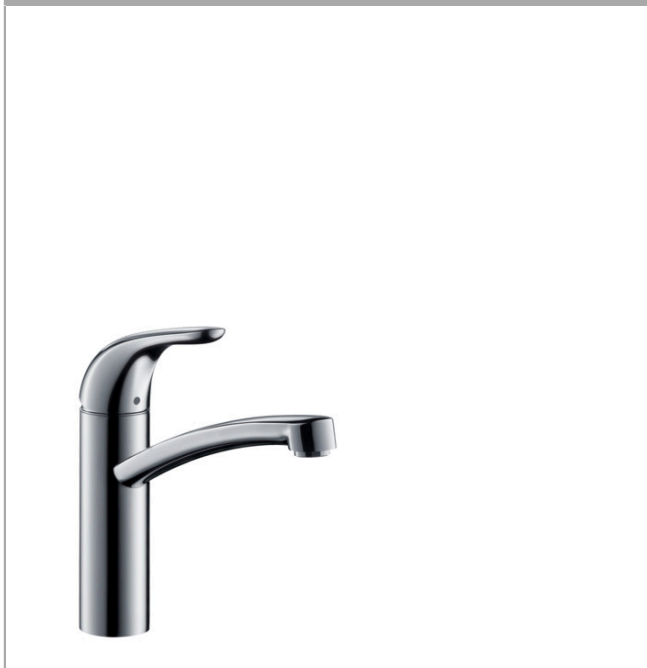

Focus E

single lever kitchen mixer 160

Surfaces: **chrome** Article Number: **31780000**

Description

product features

- swivel range 360°
- normal spray
- suitable for continuous flow water heaters

Technology

Product image