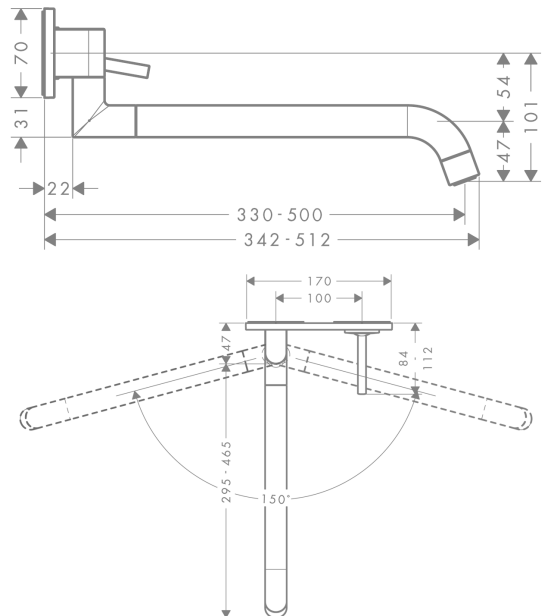

AXOR Uno

Single lever kitchen mixer for concealed installation wall-mounted

Surfaces: **Chrome** Article Number: **38815000**

Description

product features

- handle can be positioned on the right or left, depends on the basic set installation
- swivel range adjustable in 2 steps to 110° or 150°
- with telescopic function (330 - 500 mm)
- normal spray
- maximum flow rate at 3 bar: 9 l/min
- joystick ceramic cartridge
- connection type: basic set or base unit required
- integrated non-return valve
- suitable for continuous flow water heaters

Product image

Scale drawing

Flowchart

AXOR Uno
Single lever kitchen mixer for concealed installation wall-mounted
 Surfaces: **Chrome** Article Number: **38815000**

Installation examples