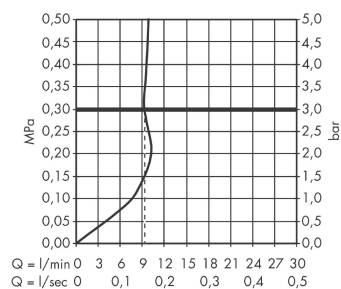

AXOR Uno

Single lever kitchen mixer for concealed installation wall-mounted

Surfaces: **Chrome** Article Number: **38815000**

Description

product features

- handle can be positioned on the right or left, depends on the basic set installation
- swivel range adjustable in 2 steps to 110° or 150°
- with telescopic function (330 - 500 mm)
- normal spray
- maximum flow rate at 3 bar: 9 l/min
- joystick ceramic cartridge
- connection type: basic set or base unit required
- integrated non-return valve
- suitable for continuous flow water heaters

Product image

Scale drawing

Flowchart