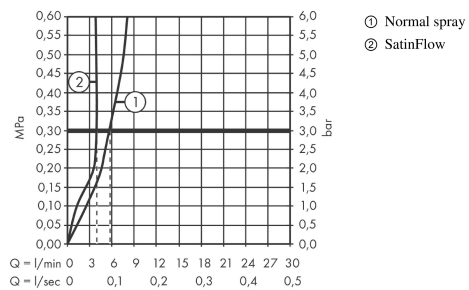

Technology

Product image

Scale drawing

Aquno Select M81
Single lever kitchen mixer 250, pull-out spout, 2jet, sBox
 Surfaces: **Chrome** Article Number: **73830000**

Flowchart

Aquno Select M81
Single lever kitchen mixer 250, pull-out spout, 2jet, sBox
Surfaces: **Chrome** Article Number: 73830000