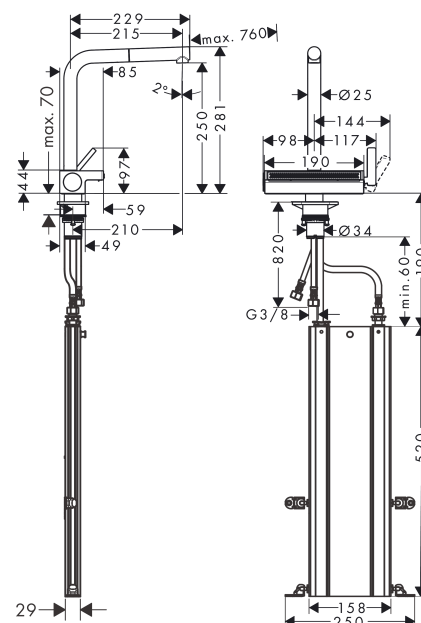

Aquno Select M81
Single lever kitchen mixer 250, pull-out spout, 2jet, sBox
 Surfaces: **Chrome** Article Number: **73830000**

Description

product features

- consists of: single lever kitchen mixer, hose box, multifunctional strainer
- ComfortZone 250
- I-spout
- swivel range adjustable in 3 steps 60°, 110° or 150°
- laminar spray, SatinFlow
- change between SatinFlow and pull-out spout at the touch of a button
- MagFit magnetic shower support
- connection dimension: DN15
- maximum flow rate at 3 bar: 5.9 l/min
- ceramic cartridge
- connection type: G 3/8 connections
- integrated non-return valve
- sBox for quiet, smooth and protected hose guidance in the cabinet, under the countertop, with extension length up to 76 cm
- tap hole with Ø 35 mm required, recommendation: the middle of tap hole drilling should be max. 45 mm from the back side of of the bowl

Technology

Product image

Scale drawing

Aquno Select M81
Single lever kitchen mixer 250, pull-out spout, 2jet, sBox
 Surfaces: **Chrome** Article Number: **73830000**

Flowchart

Aquno Select M81
Single lever kitchen mixer 250, pull-out spout, 2jet, sBox
Surfaces: **Chrome** Article Number: 73830000