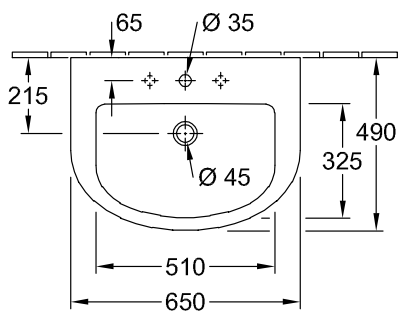

WASHBASIN SUBWAY 2.0

PRODUCT INFORMATION

1 . POSITION

Model	711465
Collection	Subway 2.0
PROJECTS	DESIGN
Width	650 mm
Depth	490 mm
Weight	19,56 kg
description	Sanitary porcelain Also available in CeramicPlus fastening with 2 screws M10x120 mm
Tap fitting / Tap hole remark	suitable for 3-hole tap fittings, central tap hole punched out
Overflow remark	with overflow
material	Sanitary porcelain
Specification texts	Subway 2.0; Washbasin; Sanitary porcelain; Size: 650 x 490 mm; Oval; suitable for 3-hole tap fittings, central tap hole punched out; with overflow; fastening with 2 screws M10x120 mm

7250 50
Position pedestal to determine Cx

7264 00 + 9219 88 Easy Access