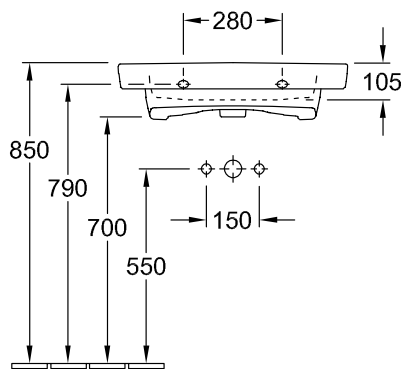

WASHBASIN SUBWAY 2.0

PRODUCT INFORMATION

1 . POSITION

Model	711465
Collection	Subway 2.0
PROJECTS	DESIGN
Width	650 mm
Depth	490 mm
Weight	19,56 kg
description	Sanitary porcelain Also available in CeramicPlus fastening with 2 screws M10x120 mm
Tap fitting / Tap hole remark	suitable for 3-hole tap fittings, central tap hole punched out
Overflow remark	with overflow
material	Sanitary porcelain
Specification texts	Subway 2.0; Washbasin; Sanitary porcelain; Size: 650 x 490 mm; Oval; suitable for 3-hole tap fittings, central tap hole punched out; with overflow; fastening with 2 screws M10x120 mm

7250 50
Position pedestal to determine Cx

7264 00 + 9219 88 Easy Access