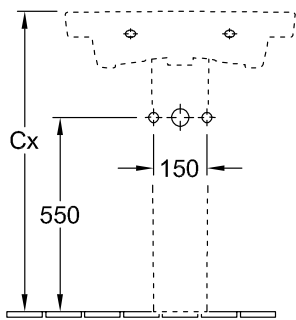

TECHNICAL DRAWINGS

711465

7250 50
Position pedestal to determine Cx