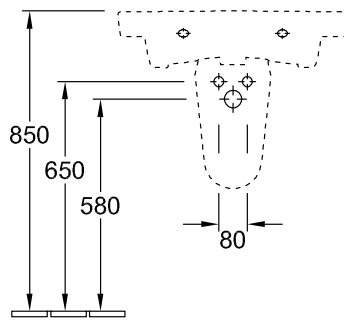

WASHBASIN SUBWAY 2.0

PRODUCT INFORMATION

1 . POSITION

Model	711465
Collection	Subway 2.0
PROJECTS	DESIGN
Width	650 mm
Depth	490 mm
Weight	19,56 kg
description	Sanitary porcelain Also available in CeramicPlus fastening with 2 screws M10x120 mm
Tap fitting / Tap hole remark	suitable for 3-hole tap fittings, central tap hole punched out
Overflow remark	with overflow
material	Sanitary porcelain
Specification texts	Subway 2.0; Washbasin; Sanitary porcelain; Size: 650 x 490 mm; Oval; suitable for 3-hole tap fittings, central tap hole punched out; with overflow; fastening with 2 screws M10x120 mm

7250 50
Position pedestal to determine Cx

7264 00 + 9219 88 Easy Access