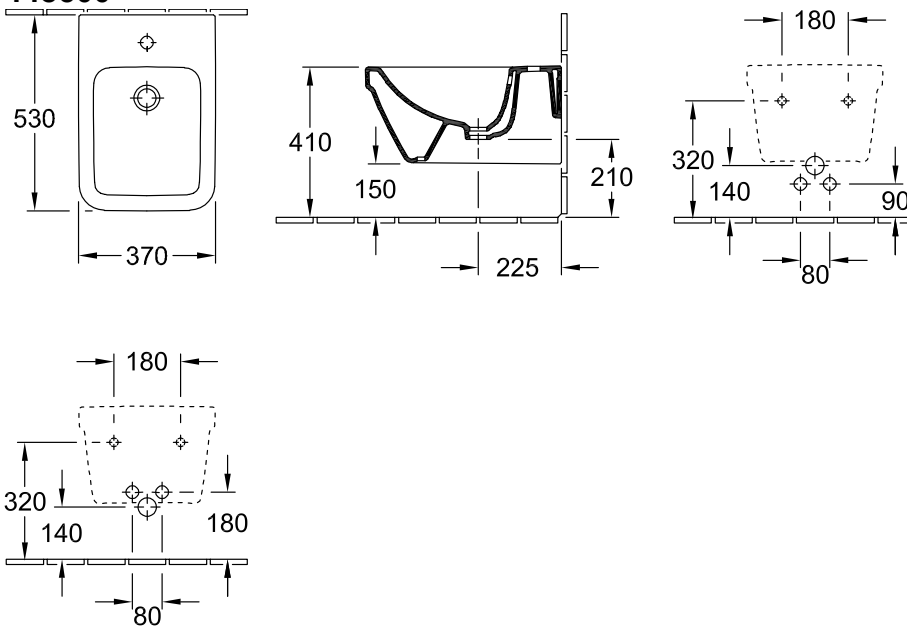

TECHNICAL DRAWINGS

448500