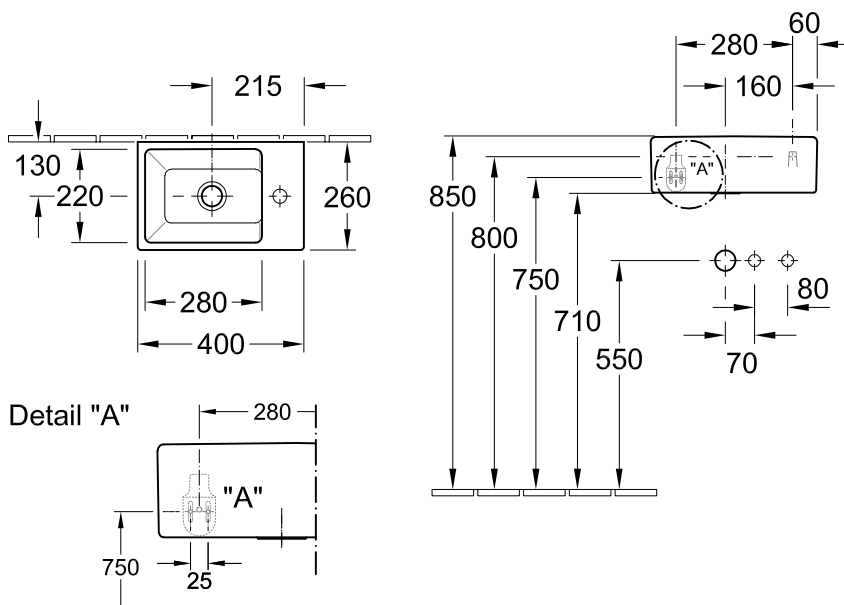

HANDWASHBASIN MEMENTO

PRODUCT INFORMATION

1. POSITION

Model	533341
Collection	Memento
PROJECTS	 PREMIUM
Width	400 mm
Depth	260 mm
Weight	8,12 kg
description	Sanitary porcelain CeramicPlus fastening set included towel holder (not included in scope of delivery): front installation
Tap fitting / Tap hole remark	suitable for 1-hole tap fittings, tap hole punched out
Overflow remark	without overflow, Please note: unclosable outlet valve must be used with models without overflow
material	Sanitary porcelain
Specification texts	Memento; Handwashbasin; Sanitary porcelain; Size: 400 x 260 mm; Angular; suitable for 1-hole tap fittings, tap hole punched out; without overflow; Please note: unclosable outlet valve must be used with models without overflow; fastening set included; towel holder (not included in scope of delivery): front installation

COLOURS

White Alpin	53334101	4047289806127
White Alpin CeramicPlus	533341R1	4047289806134
Star White CeramicPlus	533341R2	4047289806141
Glossy Black CeramicPlus	533341S0	4047289806158

TECHNICAL DRAWINGS

533341

TECHNICAL DRAWINGS

533341