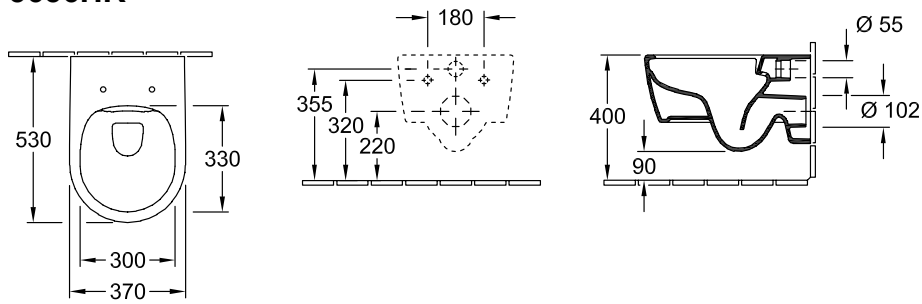

TECHNICAL DRAWINGS

5656HR