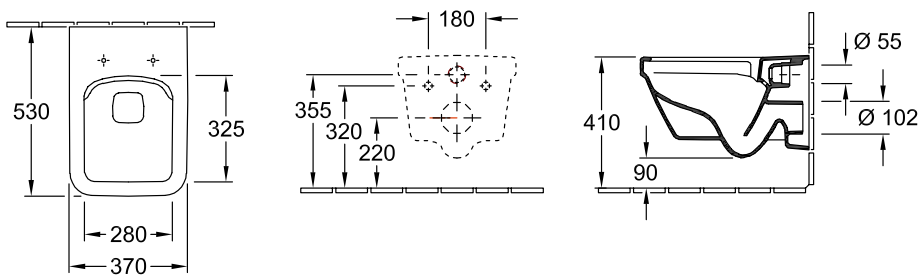

WC COMBI-PACK ARCHITECTURA

PRODUCT INFORMATION

1. POSITION

Model	5685HR
Collection	Architectura
PROJECTS	 PLUS
Weight	22 kg
description	DirectFlush Sanitary porcelain Also available in CeramicPlus Individual packaging materials composed of: Washdown WC DirectFlush 5685 R0 XX, WC-seat and cover with QuickRelease and SoftClosing hinges 9M58 S1 01
Flush volume	3 / 4,5 l
Installation	wall-mounted
Outlet	horizontal outlet
material	Sanitary porcelain
Leed	4
Specification texts	Architectura; WC Complete; DirectFlush; Sanitary porcelain; wall-mounted; Flush volume: 3 / 4,5 l; Leed: 4; horizontal outlet; Individual packaging materials

COLOURS

White Alpin	5685HR01	4051202373528
White Alpin CeramicPlus	5685HRR1	4051202373535

TECHNICAL DRAWINGS

5685HR

TECHNICAL DRAWINGS

5685HR