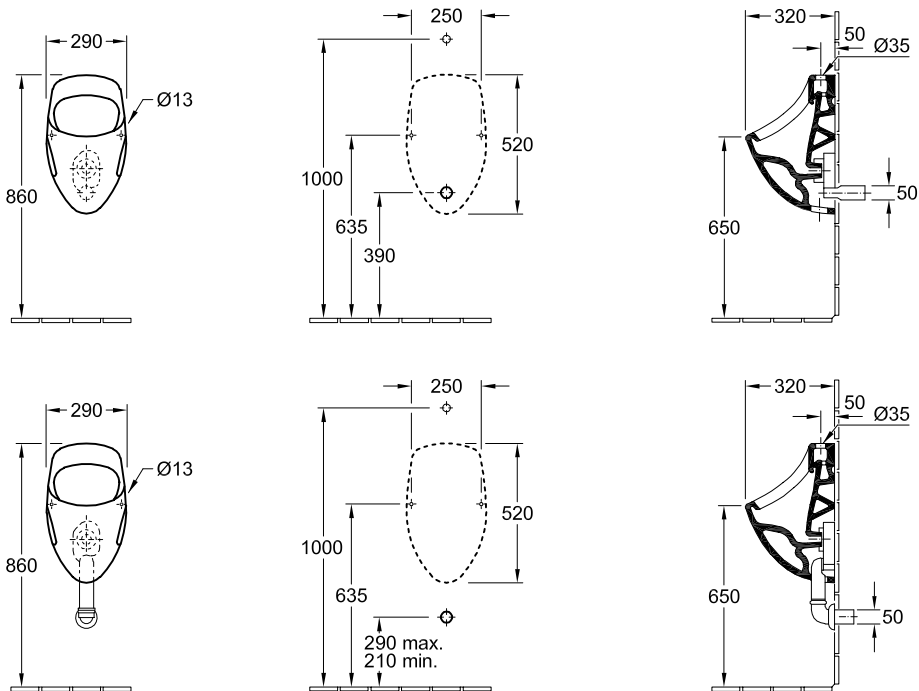

URINAL O.NOVO

PRODUCT INFORMATION

1 . POSITION

Model	750800
Collection	O.novo
PROJECTS	 START
Width	290 mm
Height	520 mm
Depth	320 mm
Weight	13,52 kg
description	Sanitary porcelain Also available in CeramicPlus
Urinal cover	without cover
Flush volume	1 l
Inlet	water inlet from above
material	Sanitary porcelain
Specification texts	O.novo; Siphonic urinal; Sanitary porcelain; Size: 290 x 520 x 320 mm; Flush volume: 1 l; without cover

COLOURS

White Alpin CeramicPlus	750800R1	4022693367334
White Alpin	75080001	4022693063045

TECHNICAL DRAWINGS

750800

TECHNICAL DRAWINGS

750800