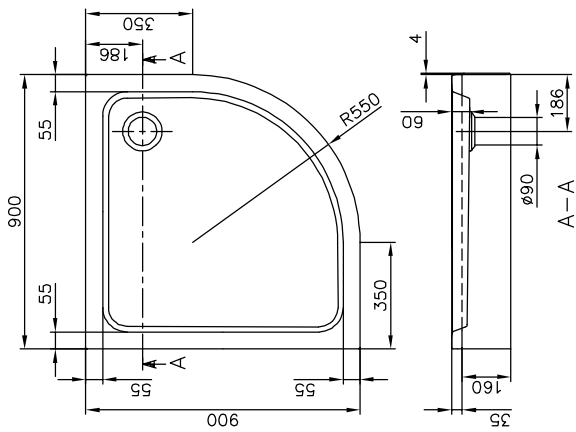

TECHNICAL DRAWINGS

UDA0906DEN4V

UDA0906DEN4
DENIA