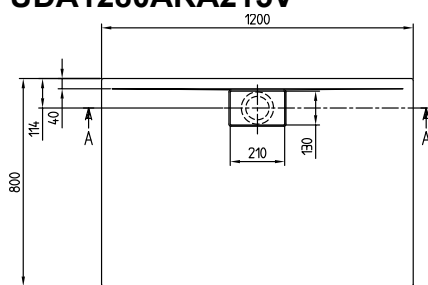

TECHNICAL DRAWINGS

UDA1280ARA215V

UDA1280ARA215

Architectura
Metal rim

1748

- This drawing is for information only.
- Dimensions on the actual product can deviate from this drawing.
- Claims about wrong dimensions on product or drawing will not be accepted.