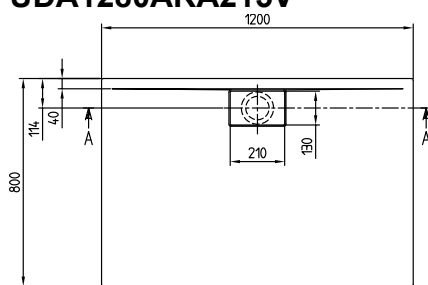

TECHNICAL DRAWINGS

UDA1280ARA215V

UDA1280ARA215

Architectura
Metal rim