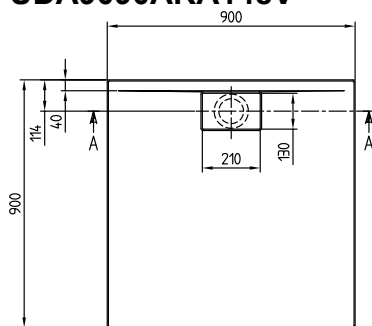

TECHNICAL DRAWINGS

UDA9090ARA148V

UDA9090ARA148

Architectura
Metal rim