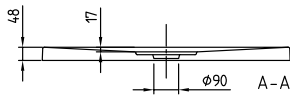

UDA9090ARA148

Architectura
Metal rim