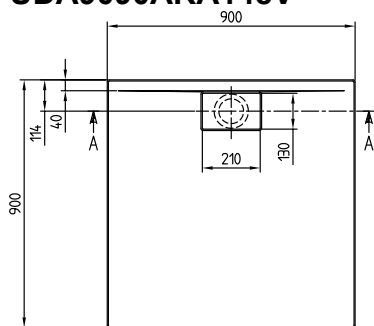

TECHNICAL DRAWINGS

UDA9090ARA148V

UDA9090ARA148

Architectura
Metal rim